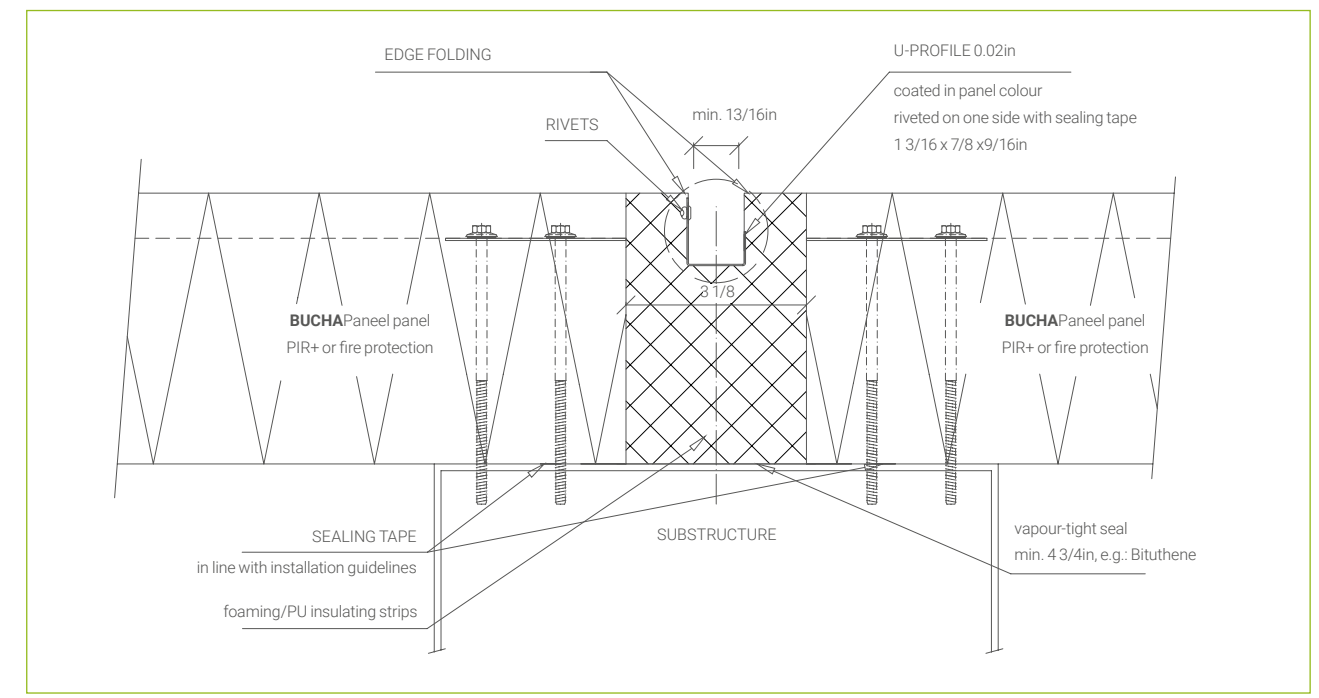

BRUCHA[®]Panel

Design Plus facade

Concealed fixing

RAL 7006 Beige grey, profile 2

PERFECT FINISH.
 DESIGN+ FACADE FOR HORIZONTAL PANEL INSTALLATION.
 VERSIONS WITH A CORE OF PIR+ OR MINERAL WOOL AVAILABLE.